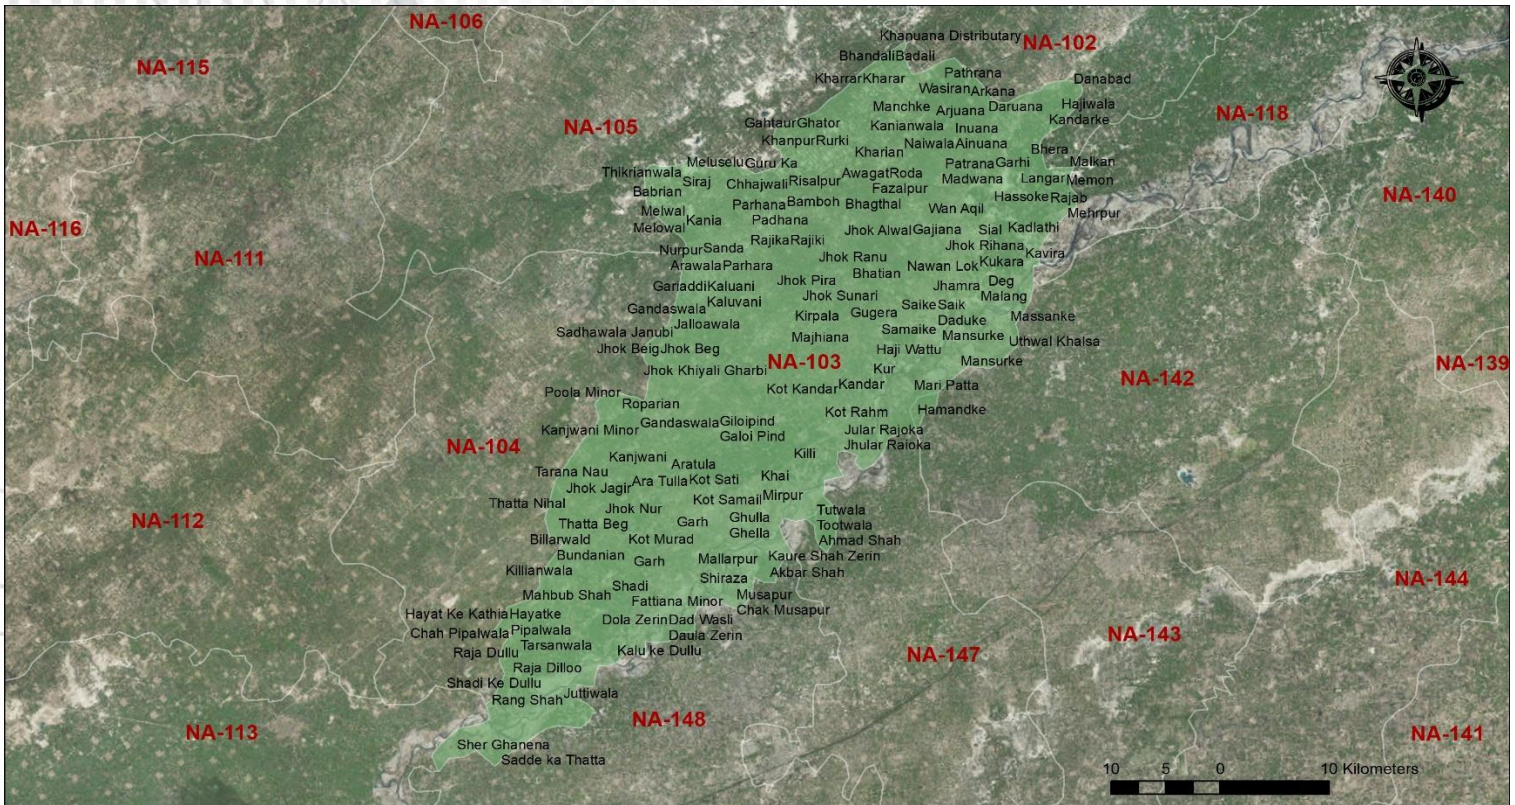

CONSTITUENCY PROFILE

NA-103 FAISALABAD-III

PUNJAB

CONSTITUENCY
POPULATION

790,908

VOTER STATISTICS

Male

247,572

Female

187,359

Total

434,931

55%

of the total population
are registered as voters

POLLING STATIONS

120
Male

120
Female

142
Combined

382
Total

Number of polling stations where
registered voters exceed 1,200 : **153**

POLLING BOOTHS

532
Male

430
Female

962
Total

AVERAGE VOTER
AT POLLING STATION **1,139**

AVERAGE VOTER
AT POLLING BOOTH **452**

LIST OF CONTESTING CANDIDATES

#	Name	Name of Political Party
1	Zulfiqar Ali	Independent
2	Rai Ijaz Hussain	Tehreek-e-Labaik Pakistan
3	Shahadat Ali Khan	Pakistan Peoples Party Parliamentarians
4	Ali Gohar Khan	Pakistan Muslim League (Nawaz)
5	Muhammad Ahmad	Independent
6	Muhammad Khan Nadeem	Independent
7	Muhammad Saad Ullah	Pakistan Tehreek-e-Insaf
8	Muhammad Saeed	Tehreek-e-Labbaik Islam
9	Muhammad Siddiq	Allah-o-Akbar Tehreek
10	Mudassar Ahmad Shah	Muttahidda Majlis-e-Amal Pakistan